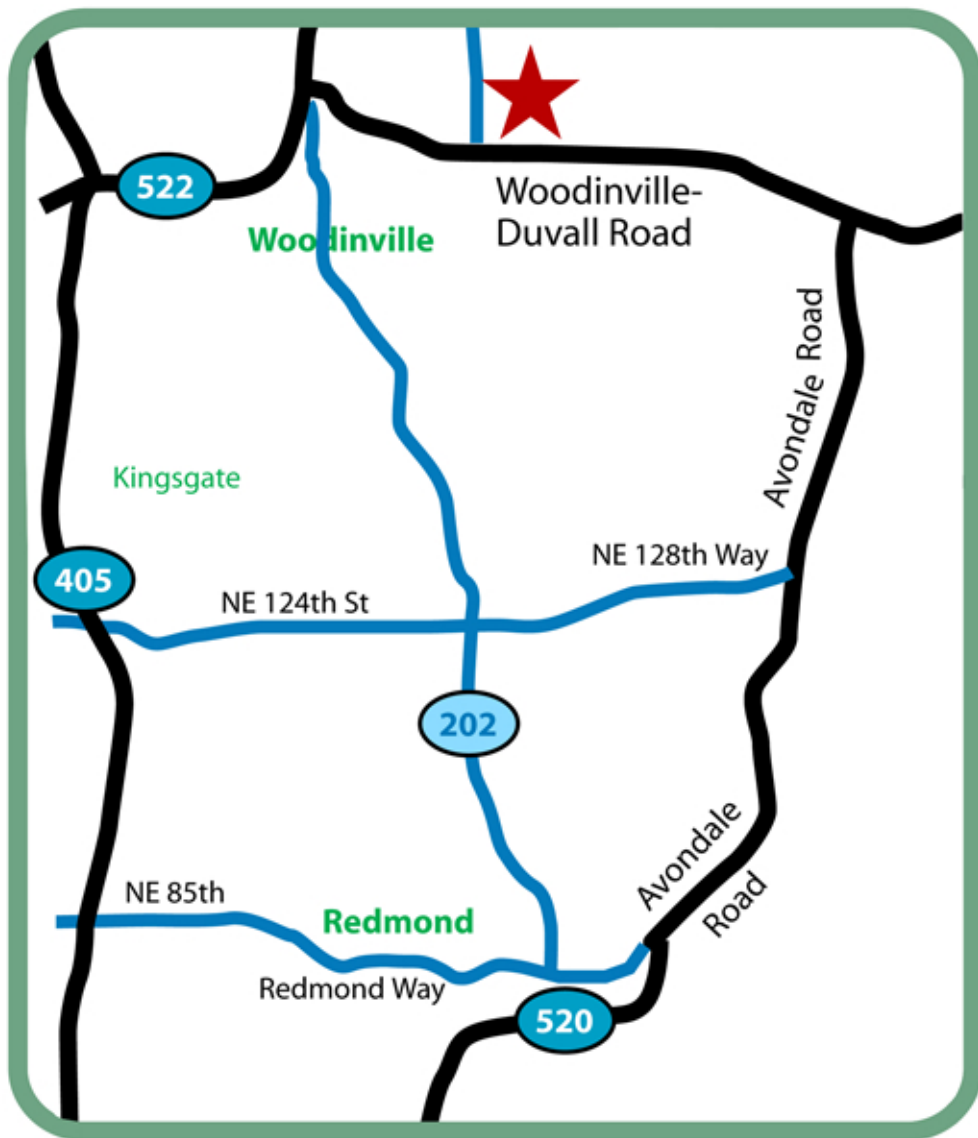

Directions to Christine Upchurch Healing

Lost? Call (206)953-3573

From I-405

Take the SR-522 exit going east, and then take the second exit, which is NE 195th Street.

Bear right at end of exit ramp.

Go straight through 3 stoplights.

At fourth stoplight (at crest of hill), go LEFT onto 156th Avenue NE, then take a quick RIGHT onto NE Woodinville-Duvall Place, and then a quick LEFT into the Stallion Hill complex.

Northwest Reconnective Healing is located in Suite 4 in the building on the right.

From SR-520

Take 520 East to the end, and continue onto Avondale Road NE.

Continue going north on Avondale for approximately 6 miles.

Go LEFT onto NE Woodinville-Duvall Road, and continue for a little more than 2 miles.

Go RIGHT onto 156th Avenue NE, then make a quick RIGHT onto NE Woodinville-Duvall Place.

Go LEFT into Stallion Hill plaza.

Northwest Reconnective Healing is located in Suite 4 in the building on the right.