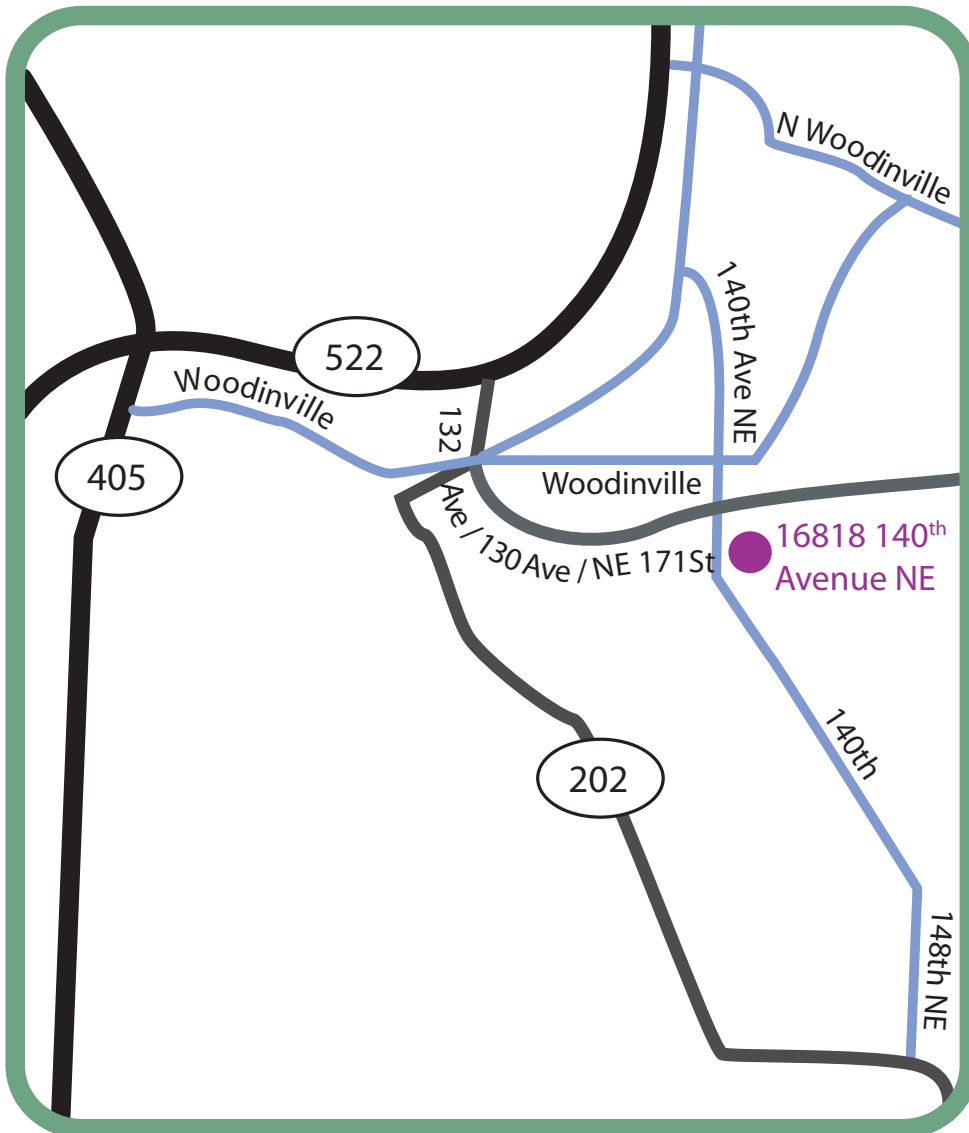

Directions to Christine Upchurch Healing

Lost? Call (206)953-3573

From I-405

Take the 522 East exit. Stay in right lane and take the first exit, which is a Woodinville exit.

Bear right at exit ramp. Go straight thru 2 stoplights that are fairly close together. (Go past park, a crosswalk stoplight, some apartments, and a farm.)

At next light, go right onto 140th Avenue NE.

Very soon after turning onto that road, go left into driveway shared by the Woodinville Wellness Center and Nelson Chiropractic.

Christine's office is located in the Woodinville Wellness Center at **16818 140th Avenue NE**.

From Route 202 coming from Redmond

Go north on 202, to Hollywood Hill.

At stoplight where 202 goes left, continue straight (road turns into 148th Ave NE, then eventually becomes 140th Avenue NE).

When approaching downtown Woodinville, right after curve (& soon after speed is reduced to 25mph), go right into driveway shared by Woodinville Wellness Center and Nelson Chiropractic.

Christine's office is located in the Woodinville Wellness Center at **16818 140th Avenue NE**. Wellness Center and Nelson Chiropractic.